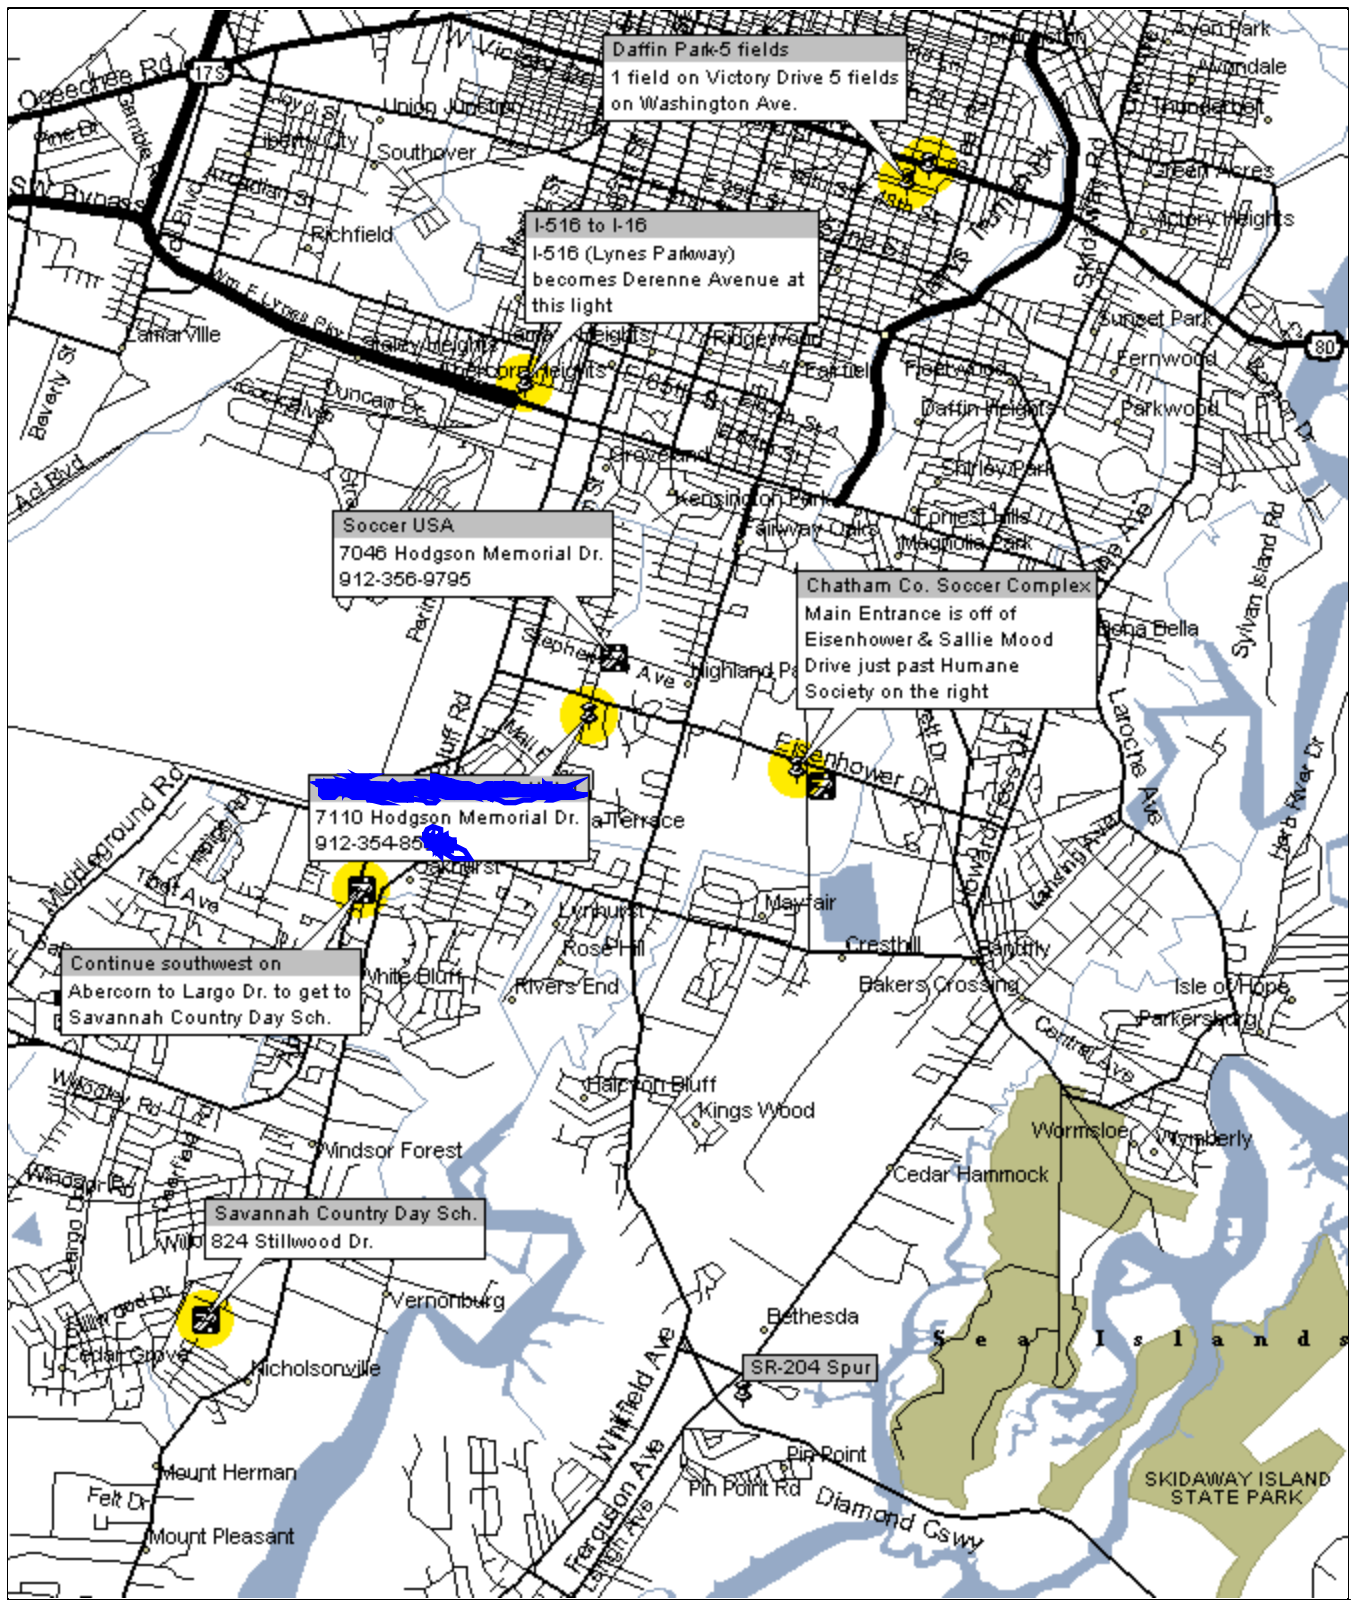

# St. Joseph's/Candler CGSA Savannah Cup Venues & Host Hotel

From I-95 N. take I-16 East to I-516 East or I-95 S. take Hwy. 204 (Abercorn Ext.) East

Streets98